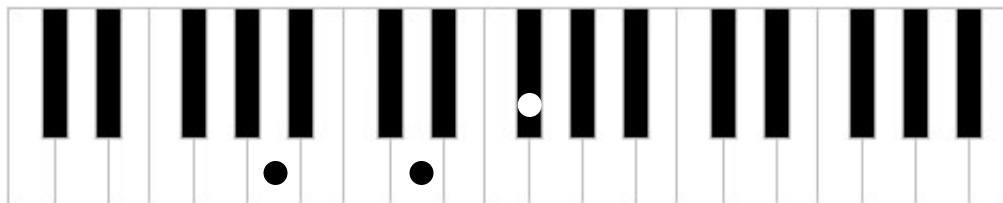

C#/Db sus2

C#

Db

Chords for Piano

D

D major

D minor

D 7