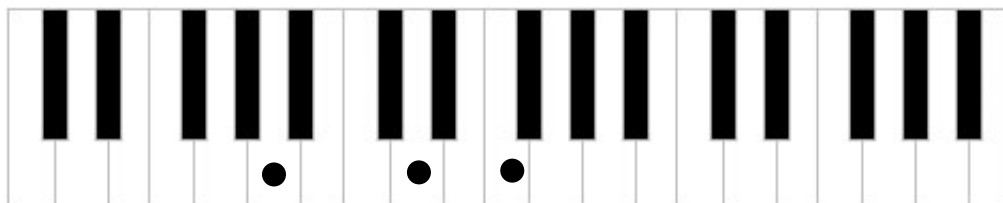

C#/Db sus2

C#

Db

Chords for Piano

D

D major

D minor

D 7